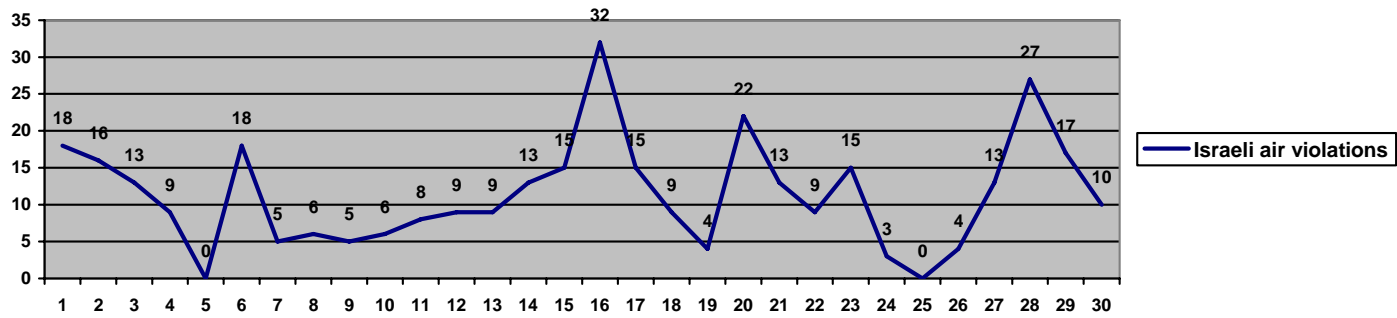

<i>Date</i>	<i>Place</i>	<i>Breaches and activities</i>
24 June 2010	Near the Fatima Gate	An Israeli enemy patrol halted opposite the technical fence near the Fatima Gate and pointed weapons in the direction of the Lebanese Army position at the Kafr Killa intersection
25 June 2010	Fatima Gate	At the Fatima Gate the personnel of an Israeli enemy patrol exchanged abuse with and pointed weapons in the direction of Lebanese citizens
26 June 2010	The South	Hostile overflights by surveillance aircraft
26 June 2010	Off Ra's Naqurah	An Israeli enemy military launch directed a searchlight for 20 seconds towards a Lebanese fishing boat inside Lebanese territorial waters
26 June 2010	Off Ra's Naqurah	An Israeli enemy military launch directed a searchlight for eight seconds towards the Lebanese territorial waters and coast
27 June 2010	Most parts of Lebanon	Hostile overflights by military and surveillance aircraft
27 June 2010	Sadanah, environs of Shab`a town	An Israeli enemy patrol breached the withdrawal line and entered liberated Lebanese territory in the Sadanah area of the environs of Shab`a, coordinates Q:148600-N:154950. The patrol abducted a Lebanese citizen who was herding cattle and took him to occupied Palestinian territory
28 June 2010	Most parts of Lebanon	Hostile overflights by military and surveillance aircraft
29 June 2010	The South, Tripoli	Hostile overflights by surveillance aircraft
29 June 2010	Off Ra's Naqurah	The Israeli enemy directed a searchlight towards three Lebanese fishing boats inside Lebanese territorial waters
30 June 2010	Most parts of Lebanon	Hostile overflights by surveillance aircraft

Enclosure 1

Israeli air, sea and land violations in June 2010

Enclosure 2

Hostile Israeli air violations each day in June 2010

Date	1	2	3	4	5	6	7	8	9	10	11	12	13	14	15	16	17	18	19	20	21	22	23	24	25	26	27	28	29	30
Israeli air violations	18	16	13	9	0	18	5	6	5	6	8	9	9	13	15	32	15	9	4	22	13	9	15	3	0	4	13	27	17	10