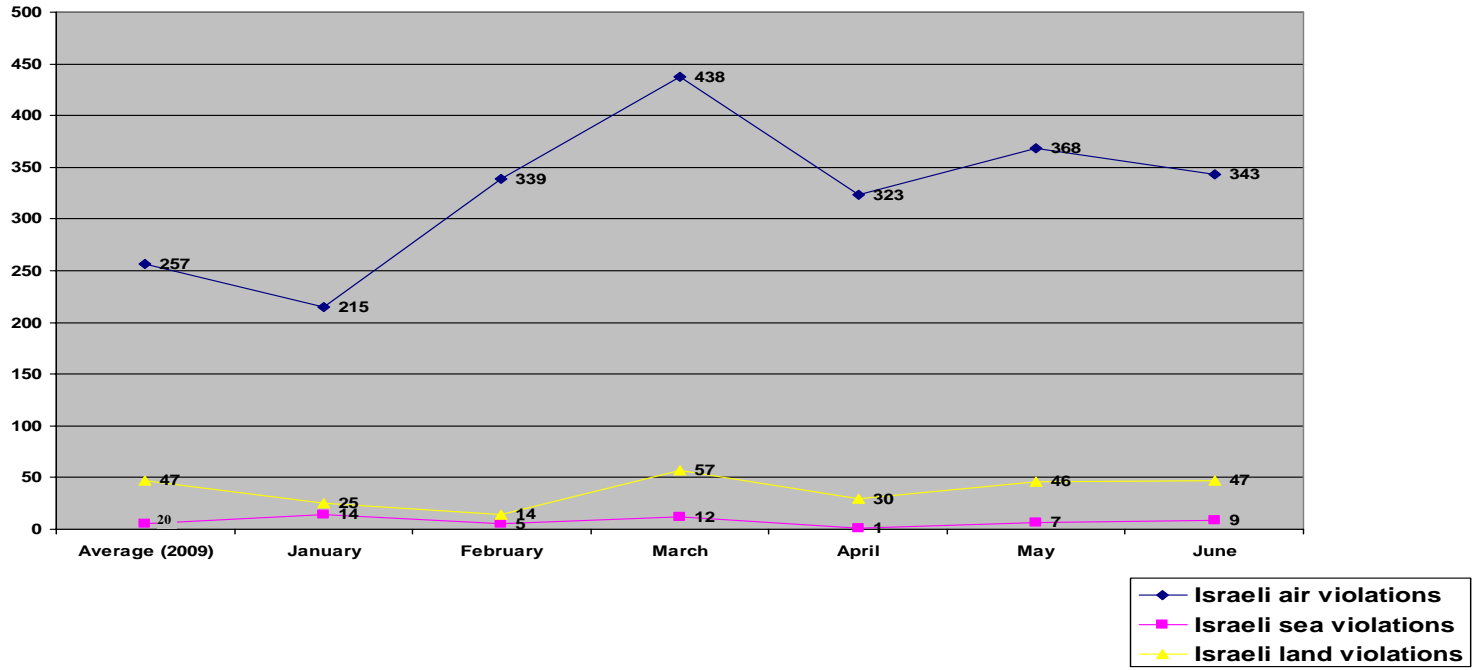

Enclosure 1

Israeli air, sea and land violations in June 2010